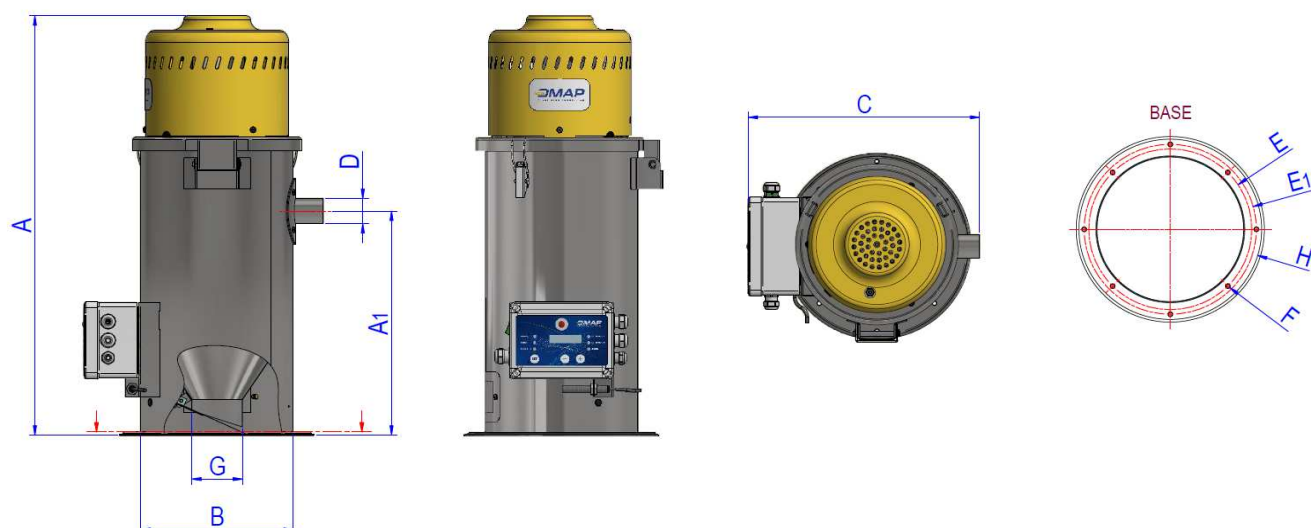

AM series

NEW MMAP
never stop innovating

AM series		AM04	AM05	AM10
Volume ciclone Receiver volume	dm ³	4	5	10
Potenza motore Motor power	W	850	1100	1100
Tensione/Frequenza Voltage/Frequency	-	230V/1/50Hz	230V/1/50-60Hz	230V/1/50-60Hz
Produzione Oraria Throughput	kg/h	60	110	180
Filtro Filter	-	Tessuto Cloth	Tessuto Cloth	Tessuto Cloth

AM series		AM04	AM05	AM10
A	mm	500	550	670
A1	mm	248	238	358
B (ø)	mm	159	240	240
C	mm	295	375	375
D (ø)	mm	40	40/50/60	40/50/60
E (ø)	mm	182	265	265
E1 (ø)	mm	-	280	280
F (ø)	mm	7	8	8
G (ø)	mm	50	80	80
H	mm	200	297	297