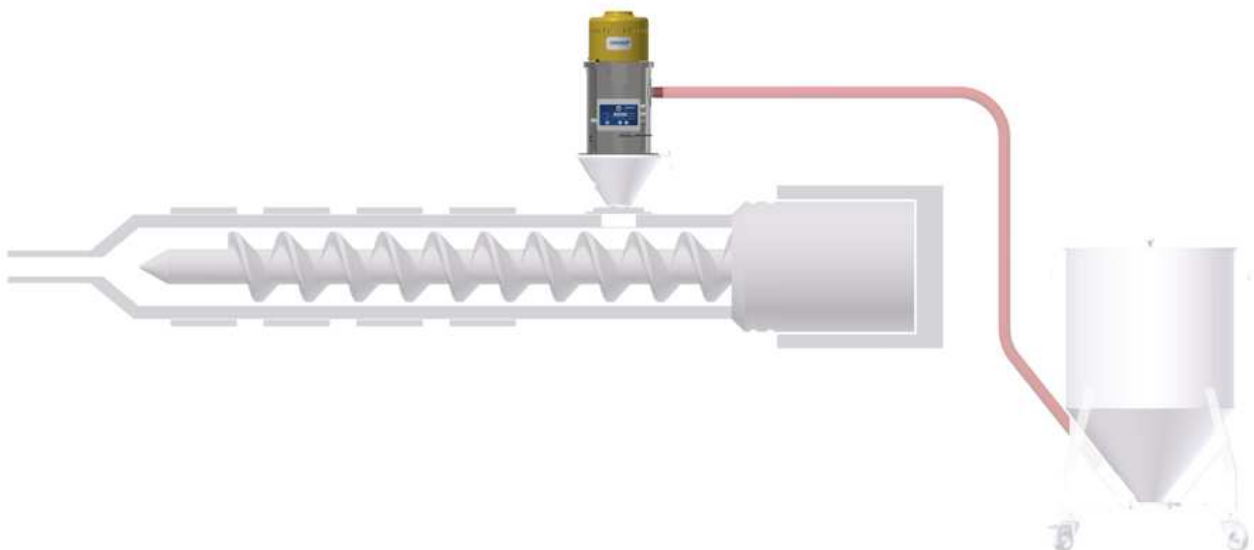

AM series

NEW MMAP
never stop innovating

AM series		AM04	AM05	AM10
Volume ciclone Receiver volume	dm ³	4	5	10
Potenza motore Motor power	W	850	1100	1100
Tensione/Frequenza Voltage/Frequency	-	230V/1/50Hz	230V/1/50-60Hz	230V/1/50-60Hz
Produzione Oraria Throughput	kg/h	60	110	180
Filtro Filter	-	Tessuto Cloth	Tessuto Cloth	Tessuto Cloth

AM series		AM04	AM05	AM10
A	mm	500	550	670
A1	mm	248	238	358
B (ø)	mm	159	240	240
C	mm	295	375	375
D (ø)	mm	40	40/50/60	40/50/60
E (ø)	mm	182	265	265
E1 (ø)	mm	-	280	280
F (ø)	mm	7	8	8
G (ø)	mm	50	80	80
H	mm	200	297	297